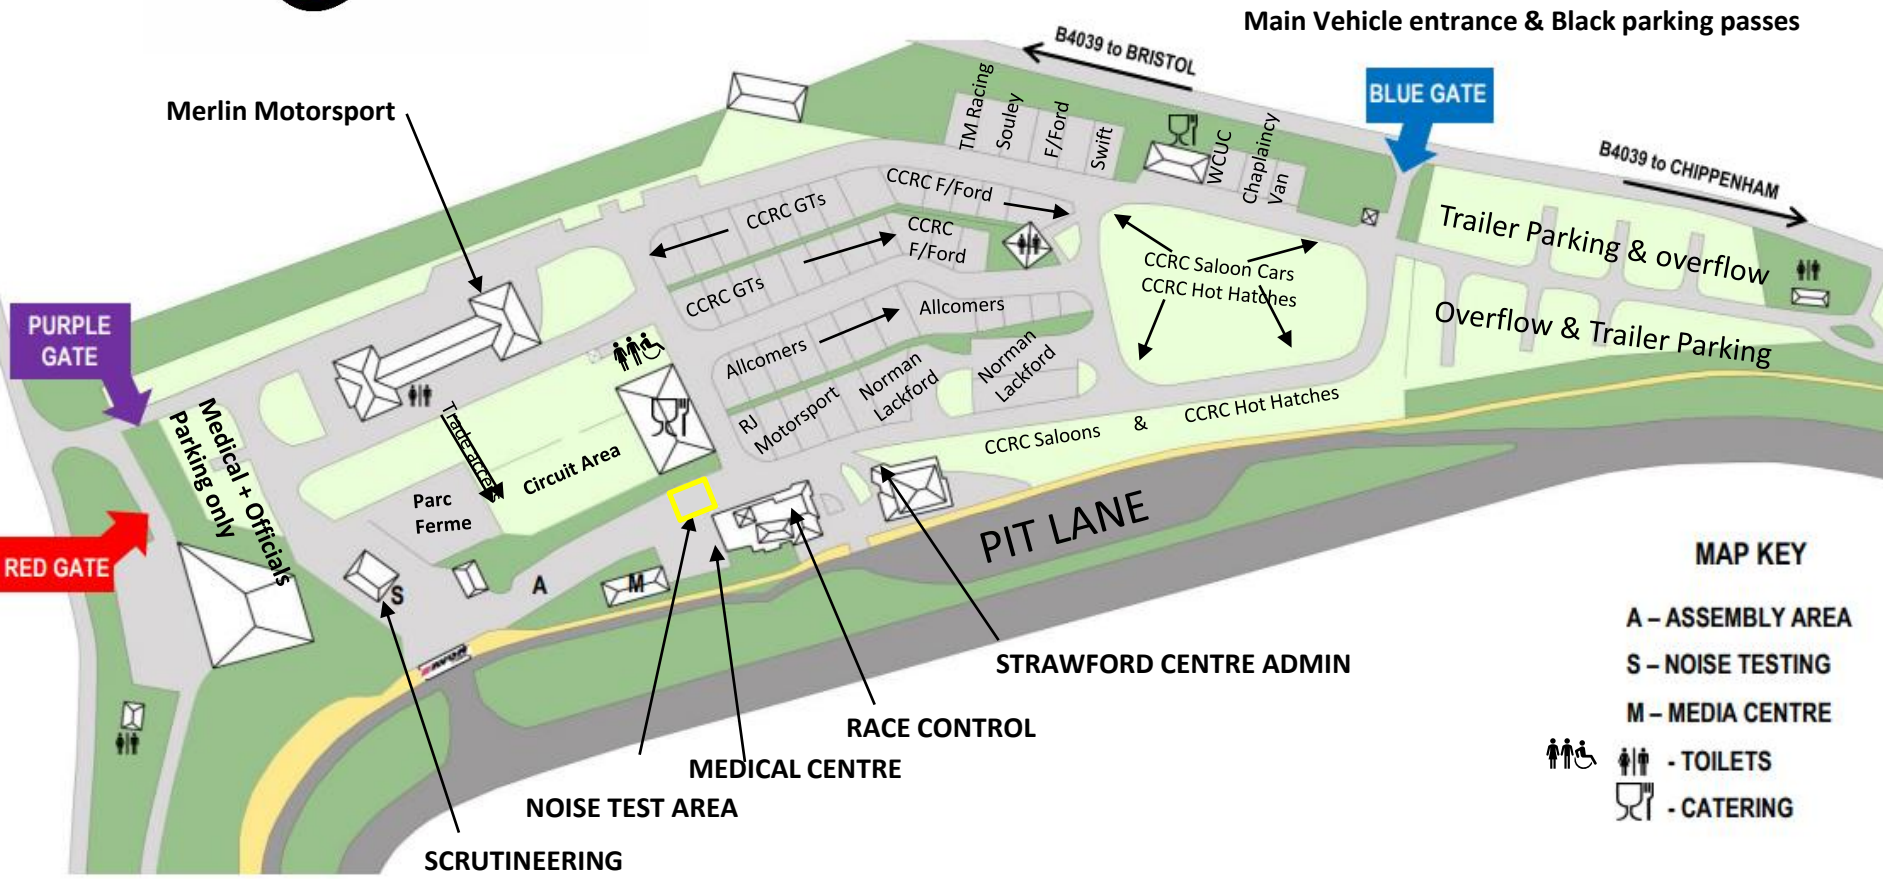

Paddock Map

Saturday 3 August 2024

Main Vehicle entrance & Black parking passes

MAP KEY

- A - ASSEMBLY AREA
- S - NOISE TESTING
- M - MEDIA CENTRE

- TOILETS
- CATERING

SCRUTINEERING

NOISE TEST AREA

MEDICAL CENTRE

RACE CONTROL

STRAWFORD CENTRE ADMIN

PIT LANE

CCRC Saloons & CCRC Hot Hatches

CCRC Saloon Cars
CCRC Hot Hatches

Trailer Parking & overflow
Overflow & Trailer Parking

CCRC GTS
CCRC F/Ford

CCRC Saloons & CCRC Hot Hatches

CCRC Saloons & CCRC Hot Hatches

CCRC Saloons & CCRC Hot Hatches

CCRC Saloons & CCRC Hot Hatches

B4039 to BRISTOL

B4039 to CHIPPENHAM

BLUE GATE

PURPLE GATE

RED GATE

Merlin Motorsport

Medical + Officials
Parking only

Parc Ferme

Circuit Area

Parc Ferme

A

M